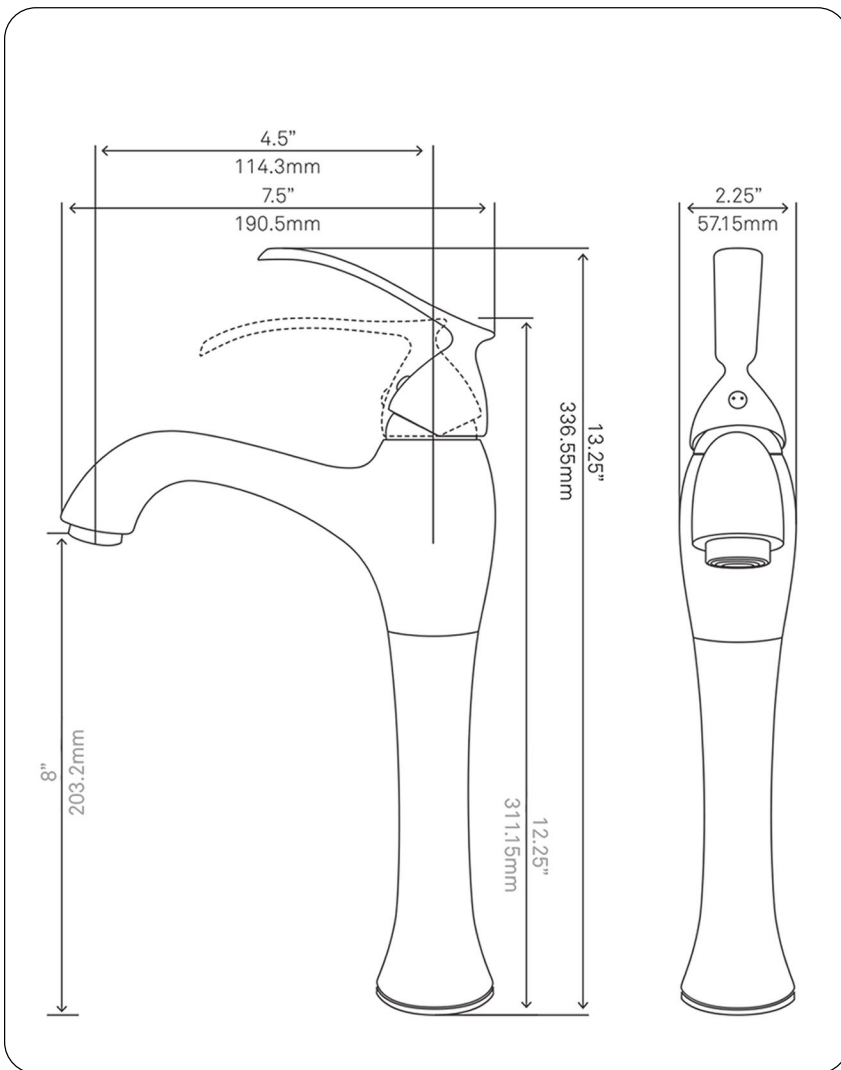

**BM-116MB TRADITIONAL
Single Lever Vessel Faucet**

Requested By: _____

Specific Features: _____

STANDARD SPECIFICATIONS:

- Vessel faucet with matte black finish
- Single handle control
- Solid brass construction
- High pressure ceramic cartridge
- Single hole deck mount installation
- 1.5-inch diameter hole required
- cUPC and AB1953 low lead compliant
- ASME A112.18.1-1-2011/CSA B125.1-11
- NSF 61 and NSF 372 certified

WARRANTY:

- Limited lifetime warranty
- See www.Novatto.com for details

COORDINATING ACCESSORIES:

- PUD-MB pop-up drain
- MR-001MB mounting ring
- Glacier Ice Restoration and Sealer kit

NOTES

Novatto reserves the right (1) to make changes in specifications and materials, and (2) to change or discontinue models, both without notice or obligation. Dimensions are for reference only, see www.Novatto.com for finish options and product availability.